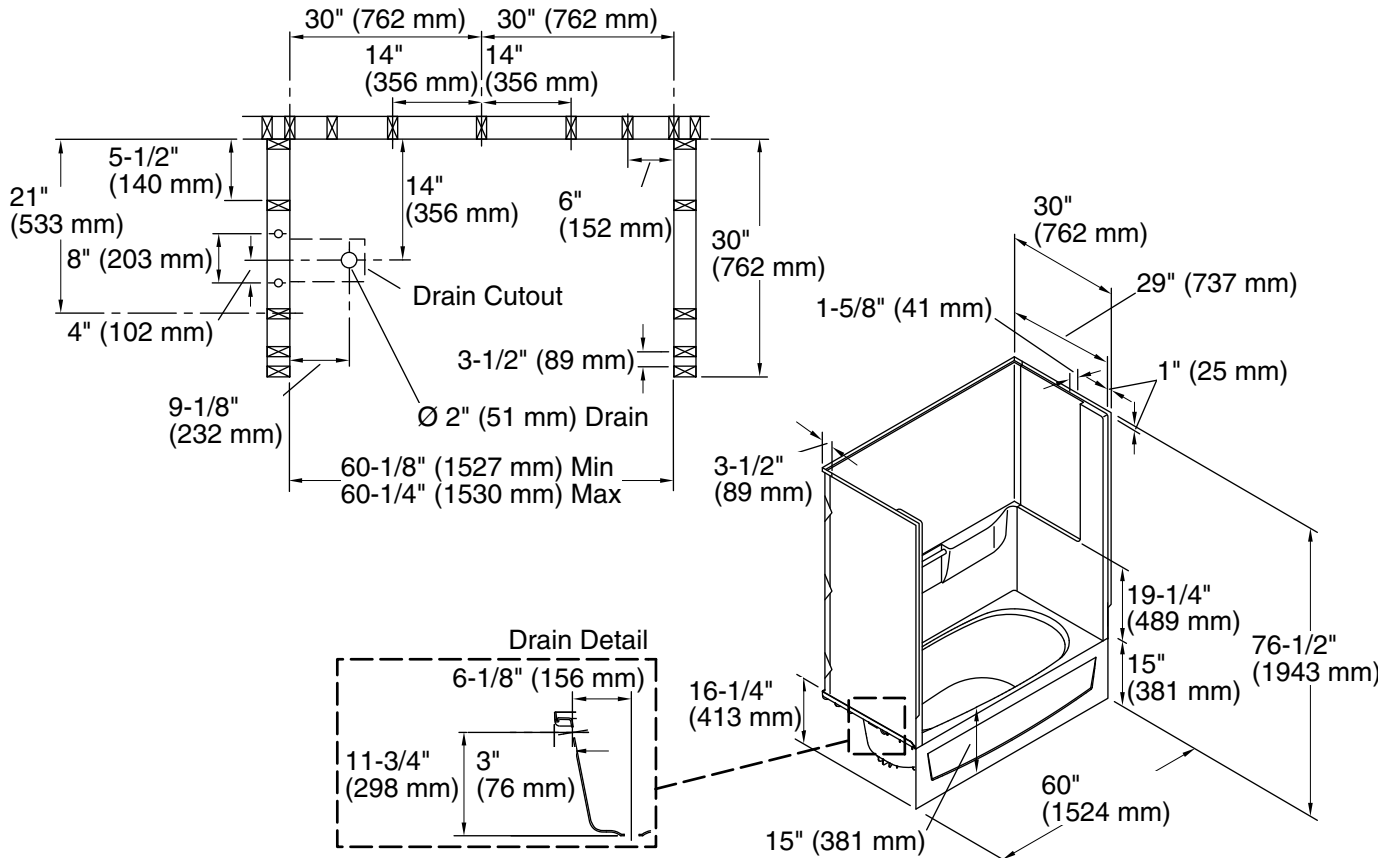

Technical Information

All product dimensions are nominal.

Installation:	Three-wall alcove
Drain location:	Left
Basin area, bottom:	21" x 39" (533 mm x 991 mm)
Basin area, top:	24" x 53" (610 mm x 1346 mm)
Water depth:	10-1/4" (260 mm)
Water capacity:	35 gal (132.5 L)
Maximum door height:	59-1/2" (1511 mm)
Maximum door width:	56-3/4" (1441 mm)

Notes

Install this product according to the installation instructions.
Studs should be positioned roughly as shown.
Double studding is recommended for pivot shower door installations.